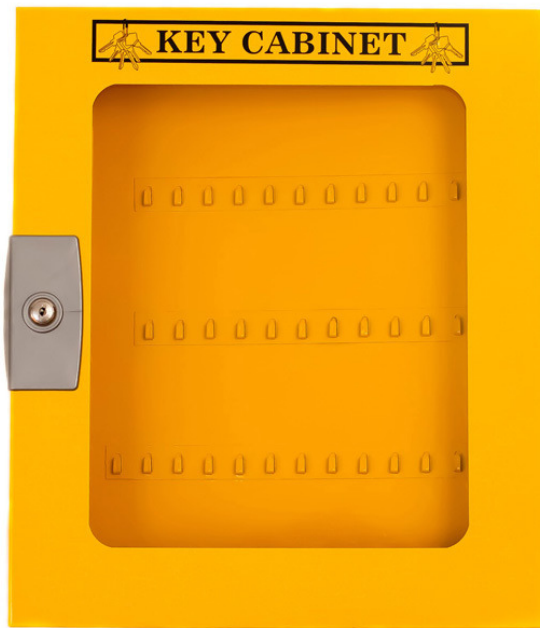

## LOCKOUT KEY CABINET

### Model: Key Cabinet

Necessary for key storage for lockout padlocks. Made from strong steel, size 18"x15"x2", and powder coated to avoid corrosion. Can accommodate up to 60 keys.

*Think Safety... Think ABC*